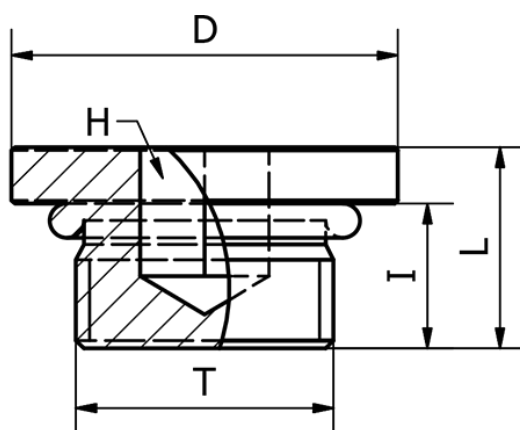

Article number: 5891149TR18

Description: Plug 1149TR
G1/8"

Measures

$d = 14.0$

$H = 5$

$L = 9.5$

$T = G1/8''$